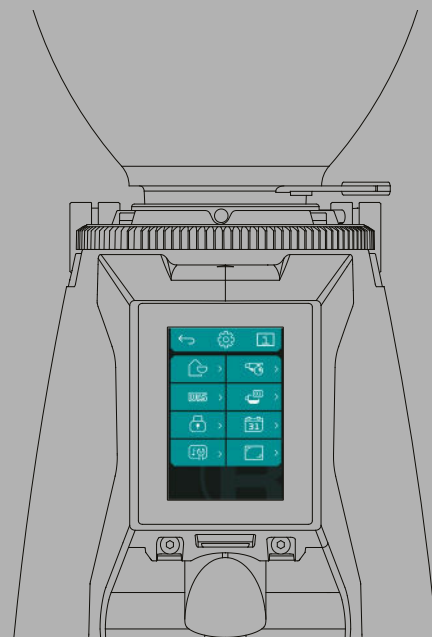

*Customisation dosed in the Home page.*

Setting of up to 3 doses.

Button for selected dose highlighted in lighter blue.

During coffee grinding, a countdown highlighted in white starts.

Status bar

Home dosages

DTS function

Based on the maximum number of expected options, the buttons adjust

Rocket logo on transparent background, always visible

Setting of *dose-timing* and  
*dose-counter* easy and quick.

*Customisation*  
of the screen saver.