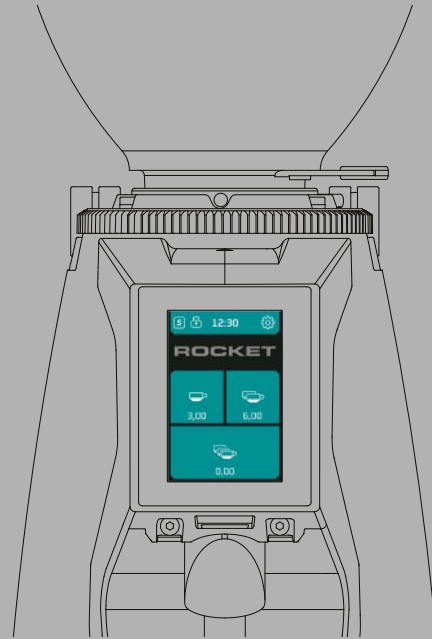

*Textless interface, with easy and intuitive icons.*

Fast access to all the functions of the grinder.

Dose timing

Standard mode

DTS mode

Play mode

Setting

Customization