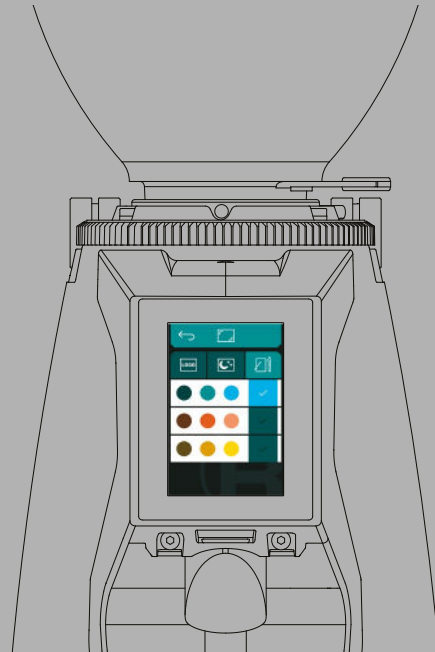

DTS function

Based on the maximum number of expected options, the buttons adjust

Rocket logo on transparent background, always visible

Setting of *dose-timing* and  
*dose-counter* easy and quick.

*Customisation*  
of the screen saver.

*Customisation* with different  
colour options.

**Rocket Milano s.r.l**

Via Curiel 13,  
20060 Liscate  
Milan, Italy

Web: [www.rocket-espresso.com](http://www.rocket-espresso.com)