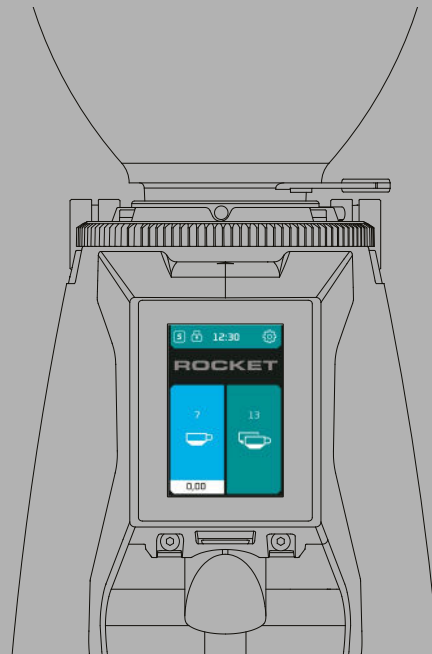

Customisation dosed in the Home page.

Setting of up to 3 doses.

Button for selected dose highlighted in lighter blue.

During coffee grinding, a countdown highlighted in white starts.