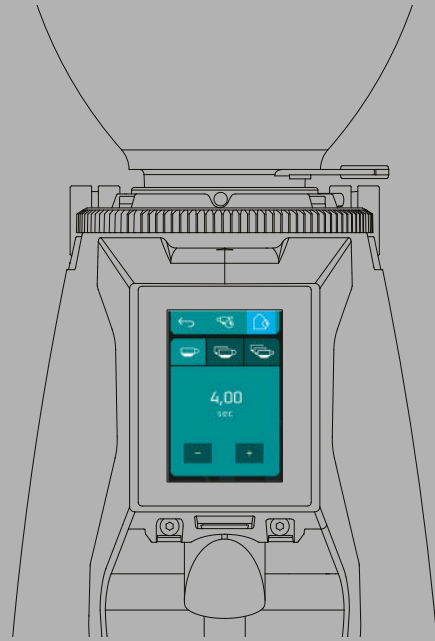

*Customisation dosed in the Home page.*

Setting of up to 3 doses.

Button for selected dose highlighted in lighter blue.

During coffee grinding, a countdown highlighted in white starts.

Status bar

Home dosages

DTS function

Based on the maximum number of expected options, the buttons adjust

Rocket logo on transparent background, always visible

Setting of *dose-timing* and  
*dose-counter* easy and quick.

*Customisation*  
of the screen saver.